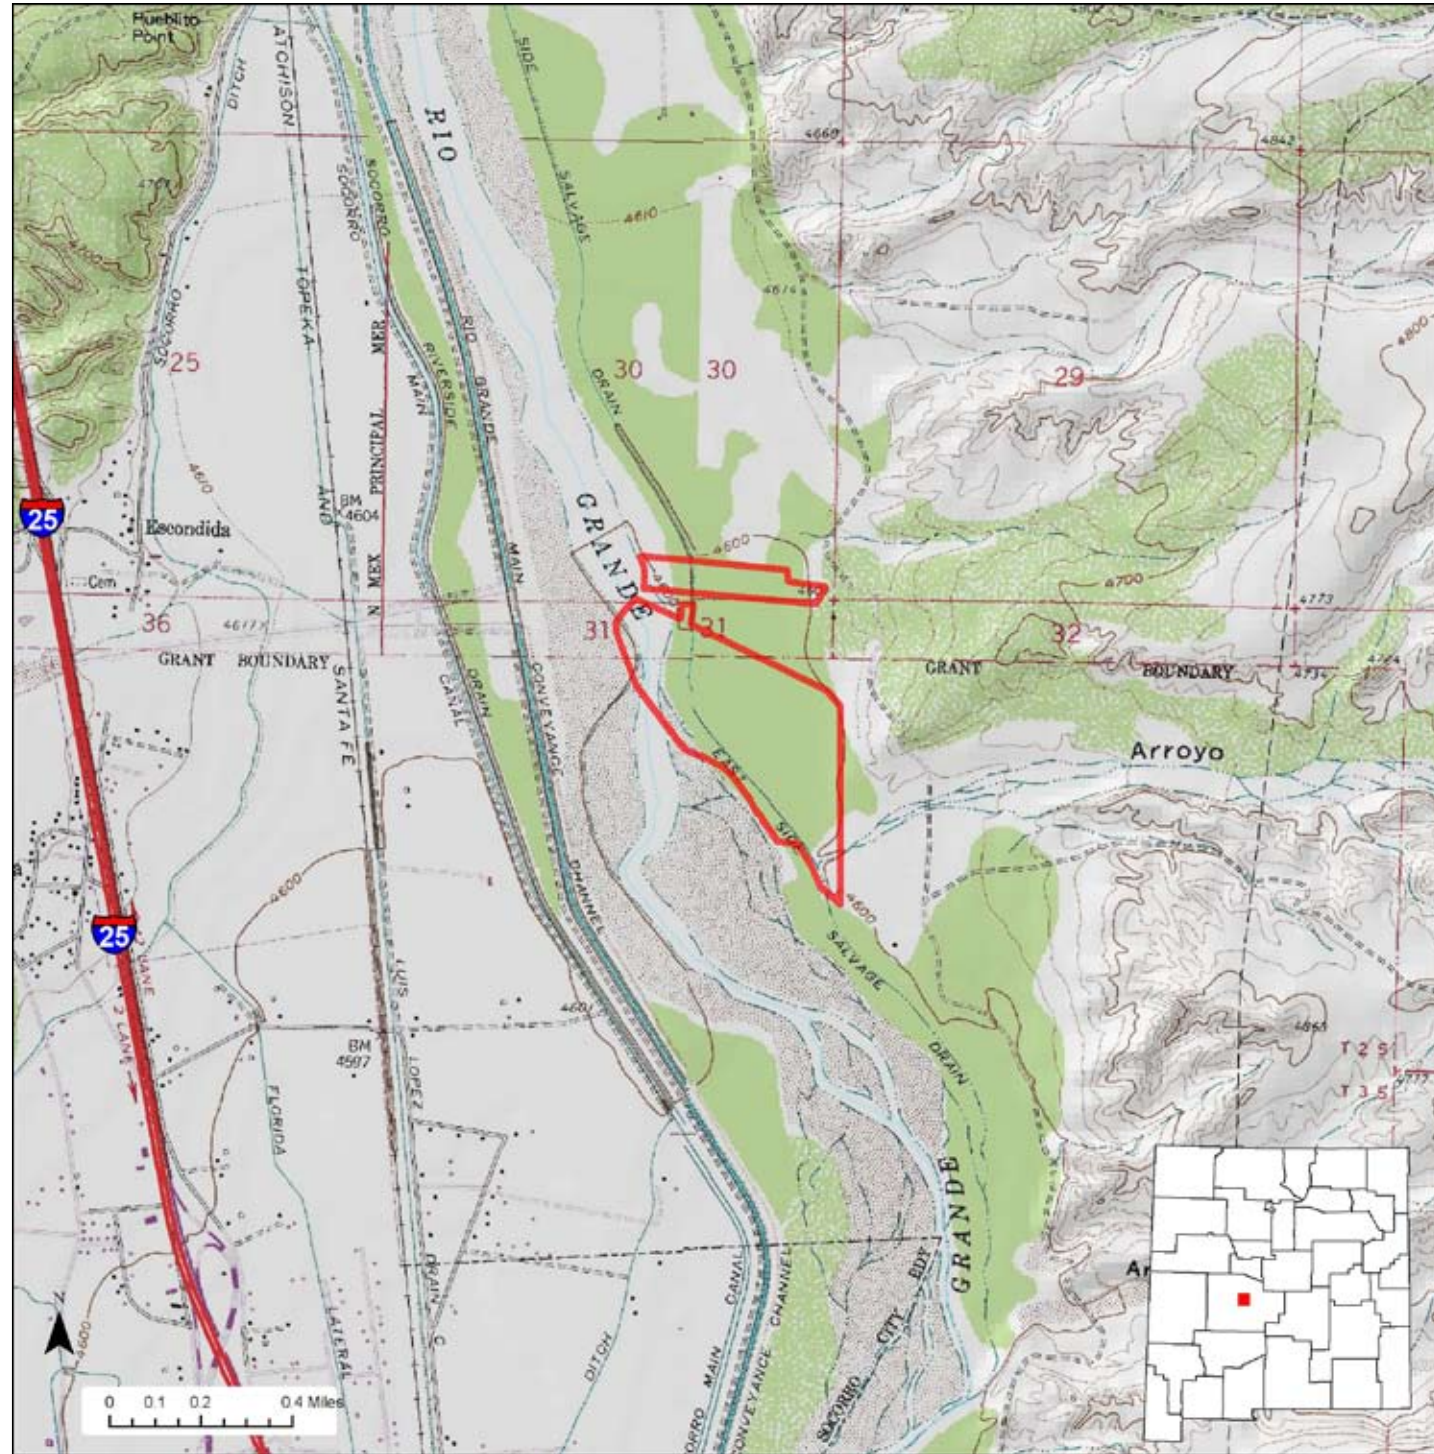

Socorro-Escondida Wildlife Area

Location: Socorro-Escondida Wildlife Area is located about 2 miles east of Socorro. Access is via A135 off Highway 408 north of Escondida.

Total Acreage: 94 acres.

Purchase: Socorro-Escondida Wildlife Area was purchased in 1928.

Description: The area contains a river bosque and fields adjacent to the Rio Grande.

For More information: More information about hunting, fishing and other activities, may be found on the Department's website: www.wildlife.state.nm.us/.